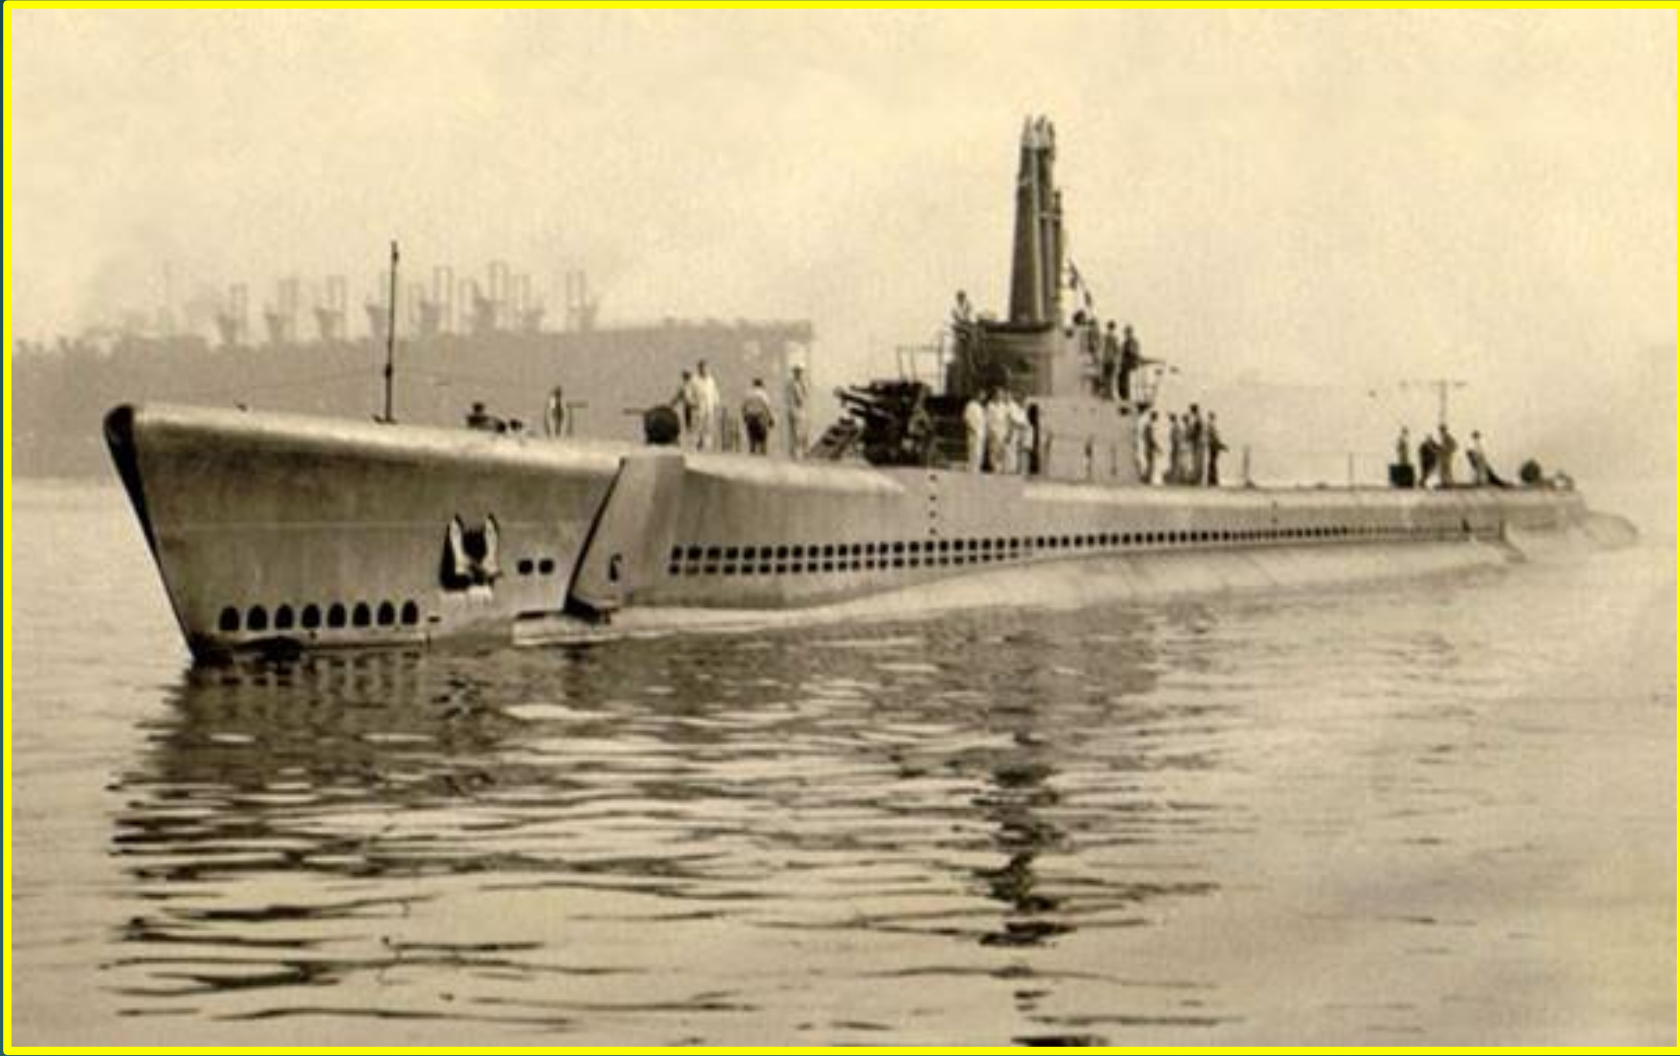

TOLLING FOR THE BOATS OCTOBER

USS SEAWOLF (SS-197)

USS S-44 (SS-155)

USS WAHOO (SS-238)

Photo # 80-G-168485 USS Dorado fitting out, August 1943

USS DORADO (SS-248)

USS ESCOLAR SS-294

Photo # 80-G-48704 Launch of USS Shark (SS-314), 17 October 1943

U. S. SUBMARINE SHARK
DOWN THE WAYS
OCTOBER 17, 1943
ELECTRIC BOAT CO., GROTON, CONN.

USS SHARK (SS-314)

USS DARTER (SS-227)

USS TANG (SS-306)

Photo # NH 98061 USS O-5 & USS O-3, probably at Boston Navy Yard, circa 1918-1920

USS O-5 (SS-66) (left)

Eternal Patrol