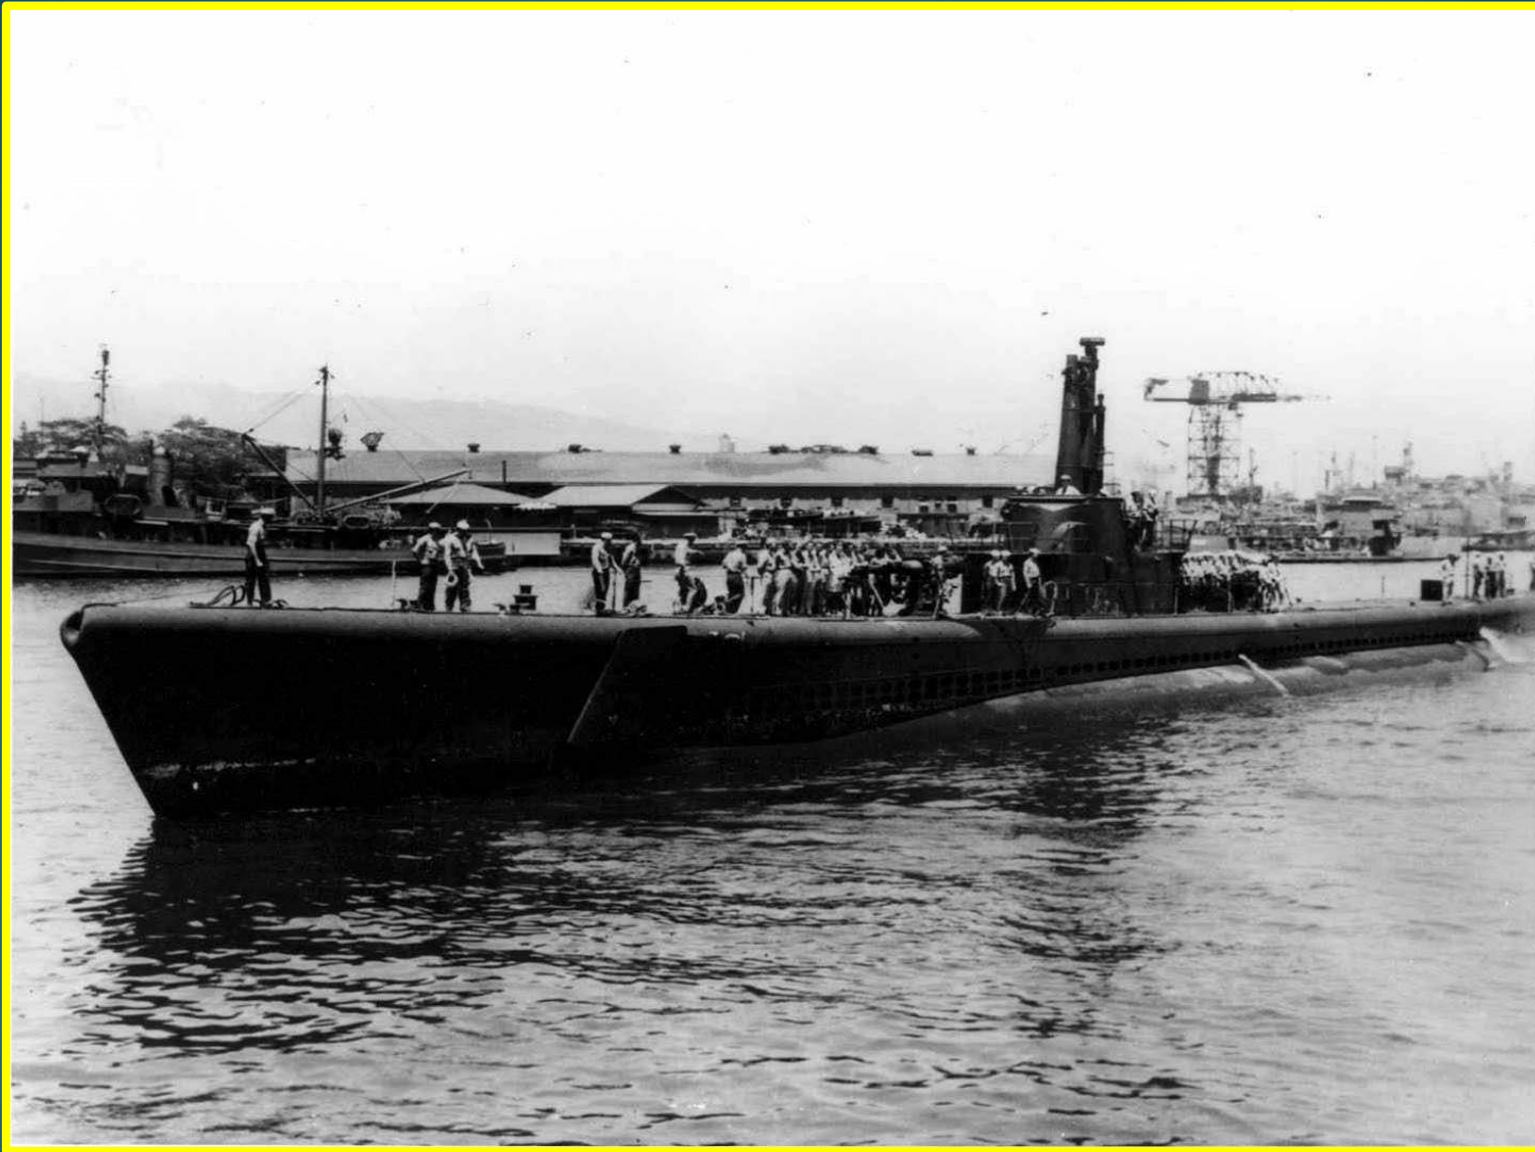

TOLLING FOR THE BOATS OCTOBER

USS SEAWOLF (SS-197)

USS S-44 (SS-155)

USS WAHOO (SS-238)

Photo # 80-G-168485 USS Dorado fitting out, August 1943

USS DORADO (SS-248)

USS ESCOLAR SS-294

Photo # 80-G-48704 Launch of USS Shark (SS-314), 17 October 1943

U. S. SUBMARINE SHARK
DOWN THE WAYS
OCTOBER 17, 1943
ELECTRIC BOAT CO., GROTON, CONN.

USS SHARK (SS-314)

USS DARTER (SS-227)

USS TANG (SS-306)

Photo # NH 98061 USS O-5 & USS O-3, probably at Boston Navy Yard, circa 1918-1920

USS O-5 (SS-66) (left)

Eternal Patrol