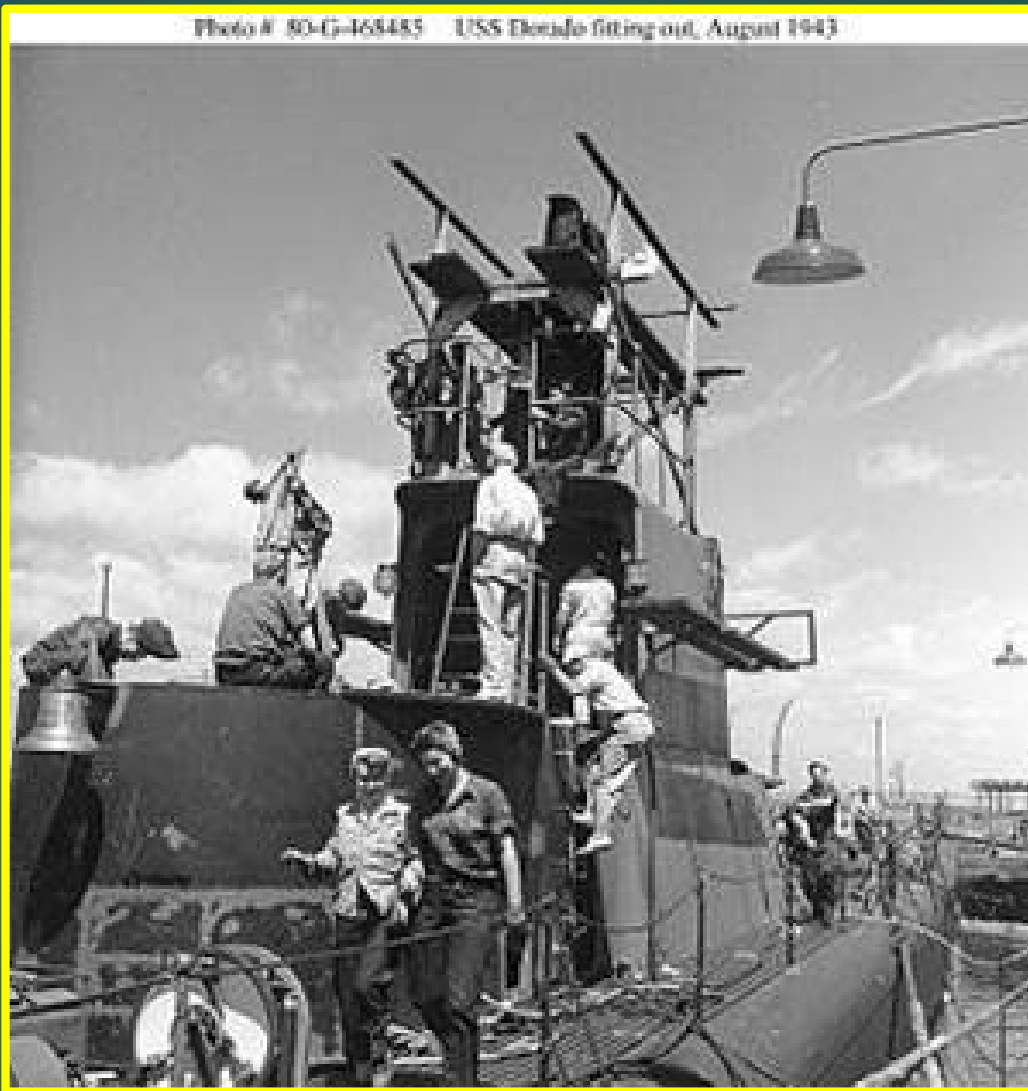

TOLLING FOR THE BOATS OCTOBER

USS SEAWOLF (SS-197)

USS S-44 (SS-155)

USS WAHOO (SS-238)

Photo # 80-G-168485 USS Dorado fitting out, August 1943

USS DORADO (SS-248)

USS ESCOLAR SS-294

Photo # 80-G-48704 Launch of USS Shark (SS-314), 17 October 1943

U. S. SUBMARINE SHARK
DOWN THE WAYS
OCTOBER 17, 1943
ELECTRIC BOAT CO., GROTON, CONN.

USS SHARK (SS-314)

USS DARTER (SS-227)

USS TANG (SS-306)

Photo # NH 98061 USS O-5 & USS O-3, probably at Boston Navy Yard, circa 1918-1920

USS O-5 (SS-66) (left)

Eternal Patrol