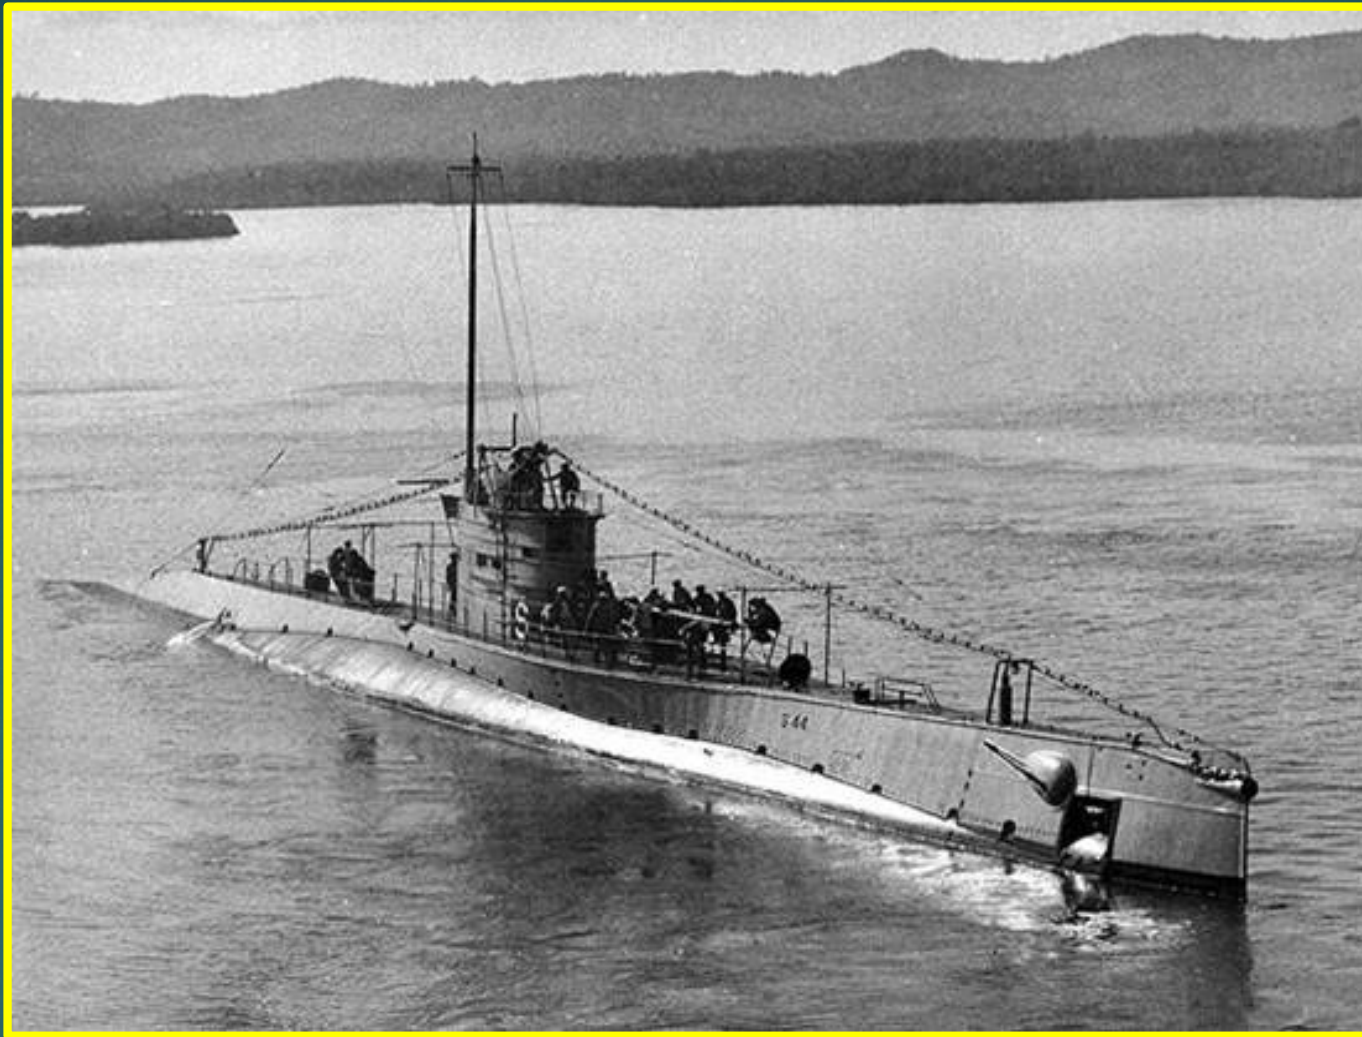

TOLLING FOR THE BOATS OCTOBER

USS SEAWOLF (SS-197)

USS S-44 (SS-155)

USS WAHOO (SS-238)

Photo # 80-G-168485 USS Dorado fitting out, August 1943

USS DORADO (SS-248)

USS ESCOLAR SS-294

Photo # 80-G-48704 Launch of USS Shark (SS-314), 17 October 1943

U. S. SUBMARINE SHARK
DOWN THE WAYS
OCTOBER 17, 1943
ELECTRIC BOAT CO., GROTON, CONN.

USS SHARK (SS-314)

USS DARTER (SS-227)

USS TANG (SS-306)

Photo # NH 98061 USS O-5 & USS O-3, probably at Boston Navy Yard, circa 1918-1920

USS O-5 (SS-66) (left)

Eternal Patrol